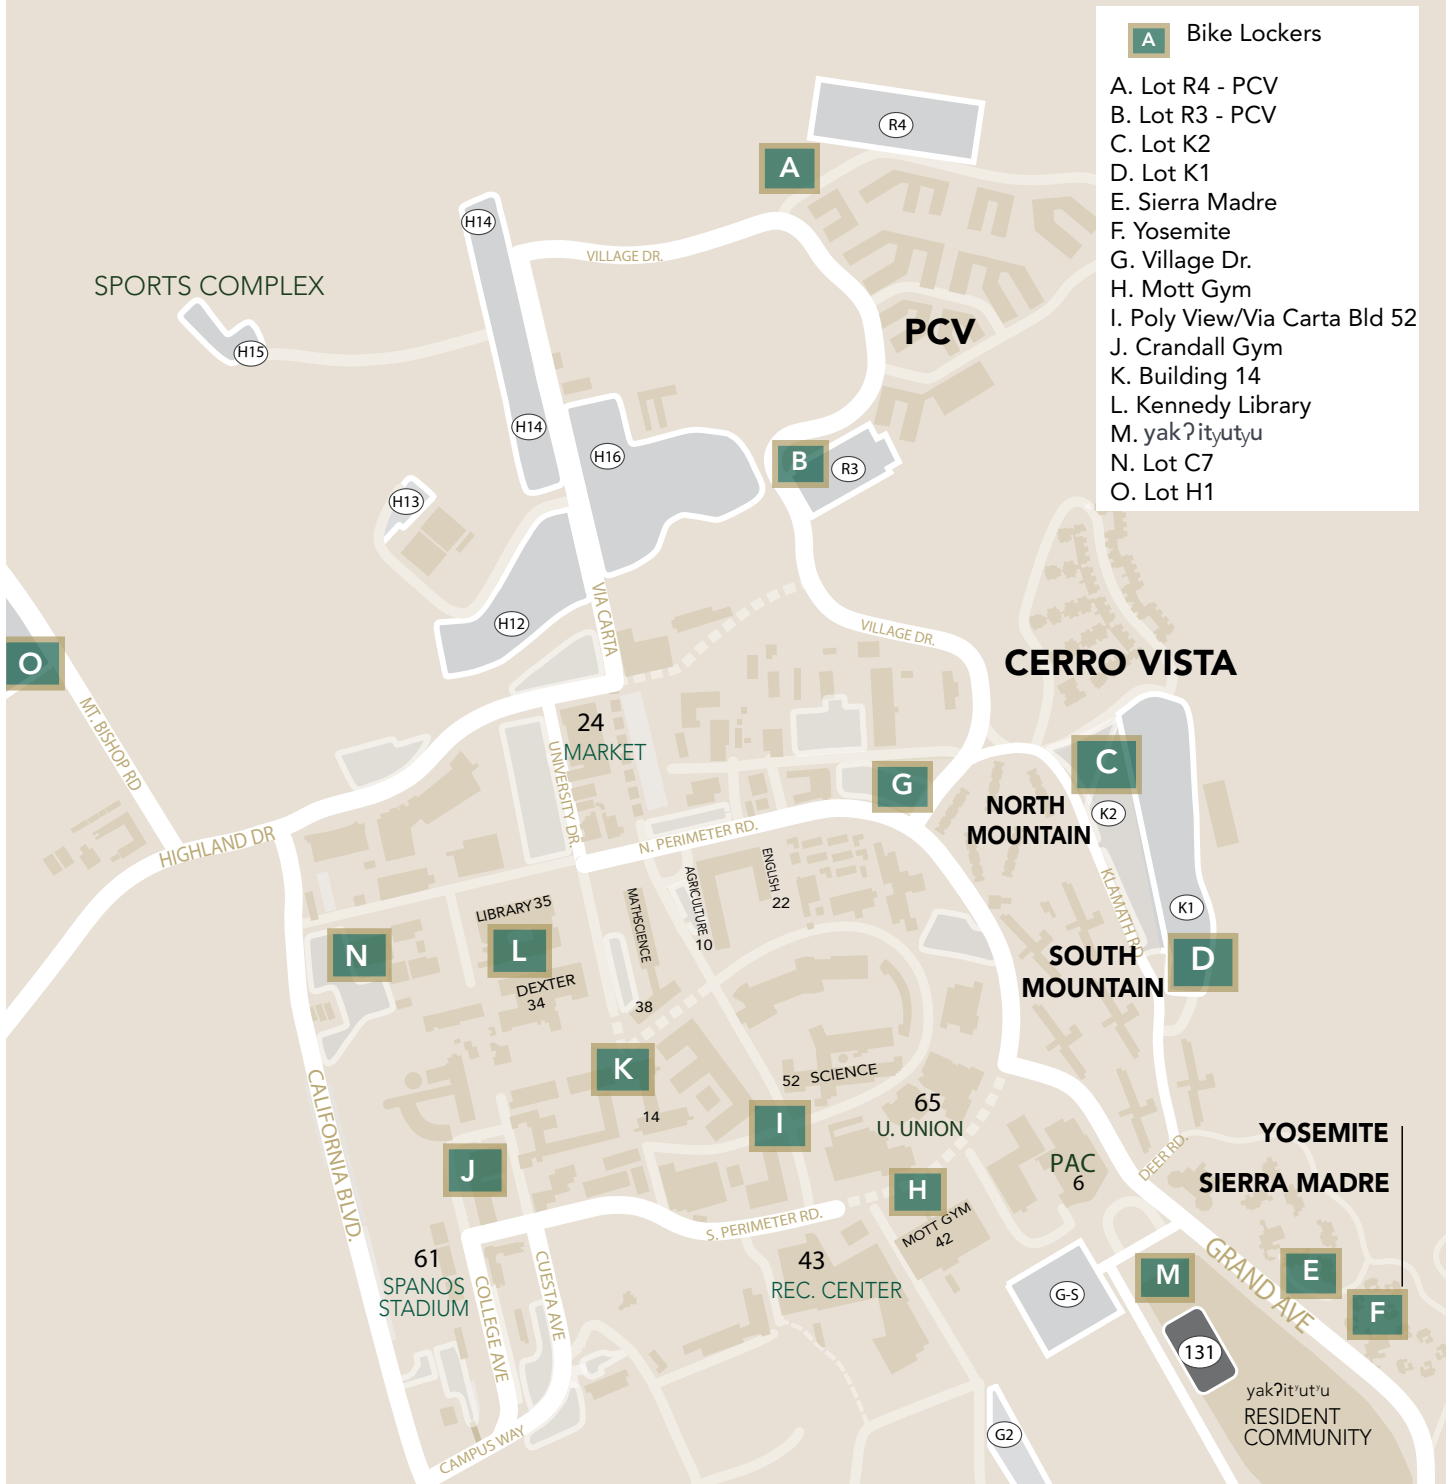

CAL POLY BIKE LOCKERS

Bicycle lockers are a convenient and safe place to store your bike.

- A** Bike Lockers
- A. Lot R4 - PCV
 - B. Lot R3 - PCV
 - C. Lot K2
 - D. Lot K1
 - E. Sierra Madre
 - F. Yosemite
 - G. Village Dr.
 - H. Mott Gym
 - I. Poly View/Via Carta Bld 52
 - J. Crandall Gym
 - K. Building 14
 - L. Kennedy Library
 - M. yak?it'ut'u
 - N. Lot C7
 - O. Lot H1